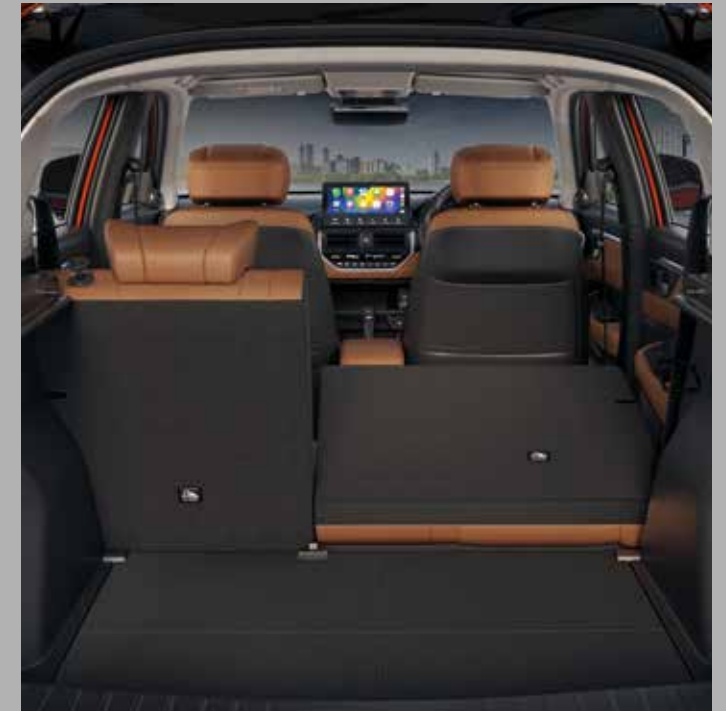

Rear Seat Back 60:40 Split & Foldable