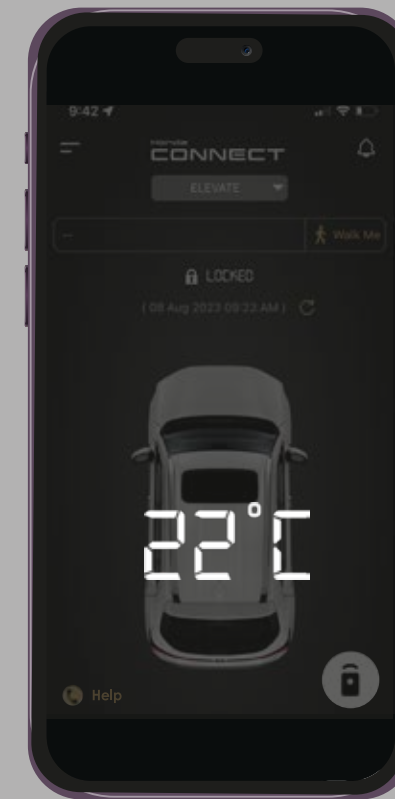

5 INDUSTRY FIRST[™]
YEAR SUBSCRIPTION[™]

37 Smart Features with 5 Year Complimentary Subscription

Smartwatch Connectivity

Alexa Remote Capability

Honda CONNECT

Peace of mind

Enjoy uninterrupted long drives with the Honda Connect App that ensures your peace of mind.

- Service Scheduler
- Tow Away Alert
- Roadside Assistance
- Payment Gateway
- Tyre Pressure Monitoring System (TPMS)⁺
- Fuel Pay

And many more...

Safety & Security

Safety has always been Honda's priority. Honda Connect offers reliable security and always ensures your safety.

- Car Location
- Geo-Fence Alert
- Auto Crash Notification
- Drive View Recorder (DVR)⁺
- Stolen Vehicle Tracking
- Contextual Speeding Alert
- Unauthorized Access Alert

And many more...

Convenience

Your convenience is essential. Which is why, Honda Connect offers features, that make your every drive effortless.